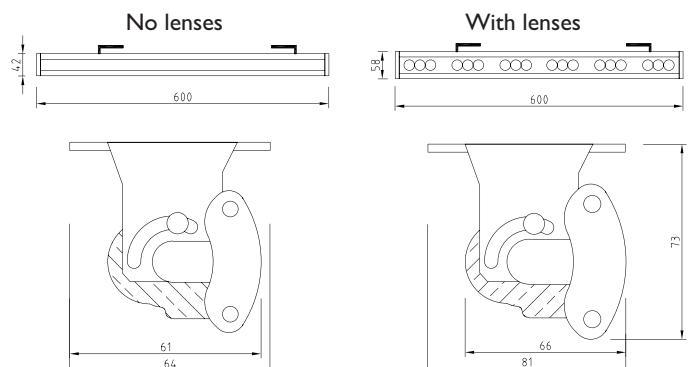

# Color Bar 18 RGB

The DecaLED® Color Bar 18 RGB is a multicoloured line fitting, which is ideal for lighting coves, walls and light boxes with LEDs. The DecaLED® Color Bar 18 RGB emits a strong, homogeneous light over an area of 8 metres.

The DecaLED® Color Bar 18 RGB is equipped with 18 Luxeon I W LEDs, with 10 x 35° lenses. The asymmetrical lens is ideal for lighting walls and light boxes. A version without lenses is available for applications in which the light does not shine on walls or façades. This has a wide beam angle of 120°. The housing is made from plastic and aluminium, which results in a rigid, excellently designed product. The DecaLED® Color Bar 18 RGB has a power consumption of approximately 20 Watts and must be connected to a DecaLED® High Power DMX Controller TV. One DecaLED® Color Bar 18 can be connected to each of the controller outputs. The product dimensions of the version with lenses are 600 x 81 x 73 mm (l x w x h) and the dimensions of the version without lenses is 600 x 47 x 60 mm. The connecting cables are 3 metres in length.

### DecaLED® Color Bar 18, no lenses

Product specification	
Code	95153919
Description	DecaLED® Color Bar 18, RGB, 60cm, no lenses
Price	See pricelist
Voltage	24VDC
Current	3 x 350mA
Power consumption	20W
Max. chainable	1
Current at max. chain	3 x 350mA
Power cons. at max. chain	20W
Control	DecaLED® High Power DMX Controller TV
Max. per controller	6
Max. per output	1
LED properties	1W Luxeon LED
Dimensions	600 x 47 x 60 mm
Weight	1200g
Info	RGB

### DecaLED® Color Bar 18, with lenses

Product specification	
Code	95153909
Description	DecaLED® Color Bar 18, RGB, 60cm, with lenses
Price	See pricelist
Voltage	24VDC
Current	3 x 350mA
Power consumption	20W
Chainable	1
Current at max. chain	3x 350mA
Power cons. at max. chain	20W
Control	DecaLED® High Power DMX Controller TV
Max. per controller	6
Max. per output	1
LED properties	1W Luxeon LED 10x35° lens
Dimensions	600 x 81 x 73 mm
Weight	1800g
Info	RGB