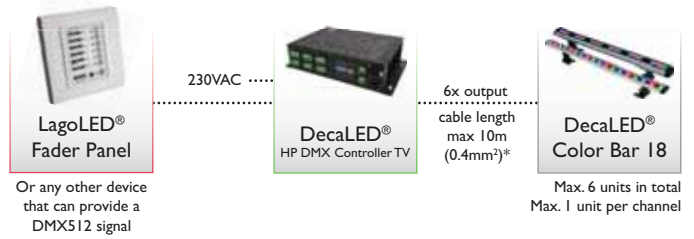

# Color Bar 18 RGB

The DecaLED® Color Bar 18 RGB is a multicoloured line fitting, which is ideal for lighting coves, walls and light boxes with LEDs. The DecaLED® Color Bar 18 RGB emits a strong, homogeneous light over an area of 8 metres.

The DecaLED® Color Bar 18 RGB is equipped with 18 Luxeon I W LEDs, with 10 x 35° lenses. The asymmetrical lens is ideal for lighting walls and light boxes. A version without lenses is available for applications in which the light does not shine on walls or façades. This has a wide beam angle of 120°. The housing is made from plastic and aluminium, which results in a rigid, excellently designed product. The DecaLED® Color Bar 18 RGB has a power consumption of approximately 20 Watts and must be connected to a DecaLED® High Power DMX Controller TV. One DecaLED® Color Bar 18 can be connected to each of the controller outputs. The product dimensions of the version with lenses are 600 x 81 x 73 mm (l x w x h) and the dimensions of the version without lenses is 600 x 47 x 60 mm. The connecting cables are 3 metres in length.

### DecaLED® Color Bar 18, with lenses

Product specification	
Code	95153909
Description	DecaLED® Color Bar 18, RGB, 60cm, with lenses
Price	See pricelist
Voltage	24VDC
Current	3 x 350mA
Power consumption	20W
Chainable	1
Current at max. chain	3x 350mA
Power cons. at max. chain	20W
Control	DecaLED® High Power DMX Controller TV
Max. per controller	6
Max. per output	1
LED properties	1W Luxeon LED 10x35° lens
Dimensions	600 x 81 x 73 mm
Weight	1800g
Info	RGB

### Accessories

Control

HP DMX Controller TV

95312351 | 115

See pricelist

Indoor usage      RGB

DecaLED® lighting products

\* For installations that require longer cable lengths please contact your sales representative or calculate this using the product information