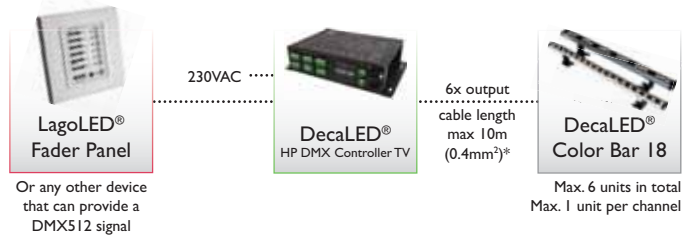

DecaLED® lighting products

* For installations that require longer cable lengths please contact your sales representative or calculate this using the product information