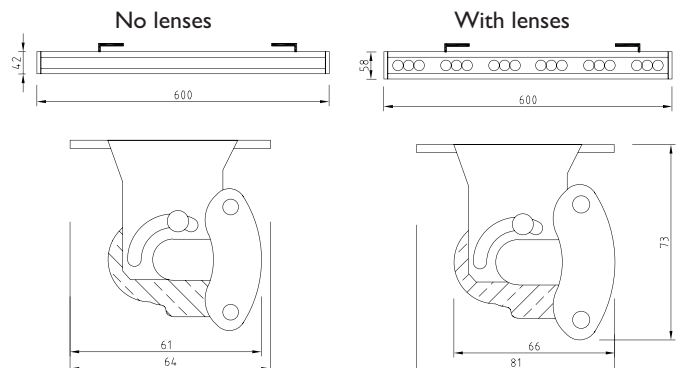

DecaLED® Color Bar 18, with lenses

Product specification			
Code	95153904	95153908	95153900
Description	DecaLED® Color Bar 18, cool white, 60cm, with lenses	DecaLED® Color Bar 18, warm white, 60cm, with lenses	DecaLED® Color Bar 18, smart white, 60cm, with lenses
Price	See pricelist	See pricelist	See pricelist
Voltage	24VDC		
Current	3 x 350mA		
Power consumption	20W		
Chainable	1		
Current at max. chain	3x 350mA		
Power cons. at max. chain	20W		
Control	DecaLED® High Power DMX Controller TV		
Max. per controller	6		
Max. per output	1		
LED properties	1W Luxeon LED 10 x 35° lens		
Colour temp.	Cool white: 6000k, Warm white: 3500k, Smart white: 3500-6000k		
Dimensions	600 x 81 x 73 mm		
Weight	1800g		
Info	W,WW,WW+CW+WW