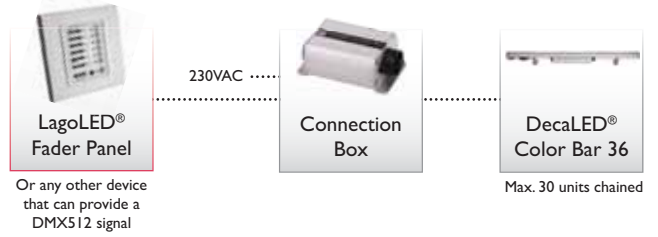

DecaLED® lighting products

* For installations that require longer cable lengths please contact your sales representative or calculate this using the product information