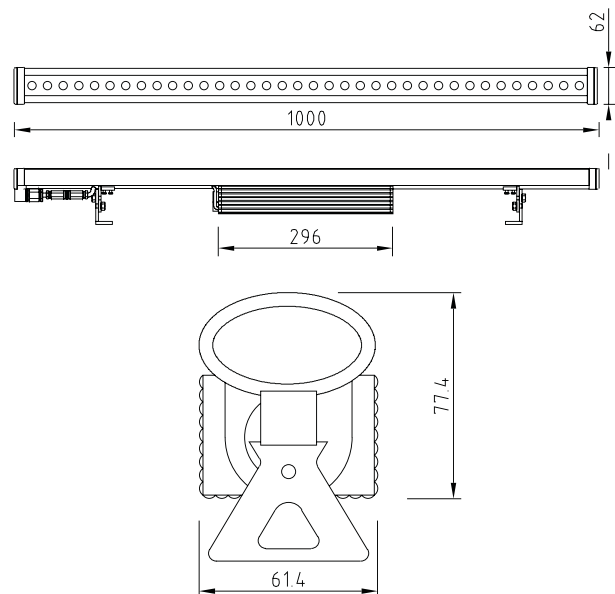

Waterproof IP65

RGB

Outdoor usage

Single colour