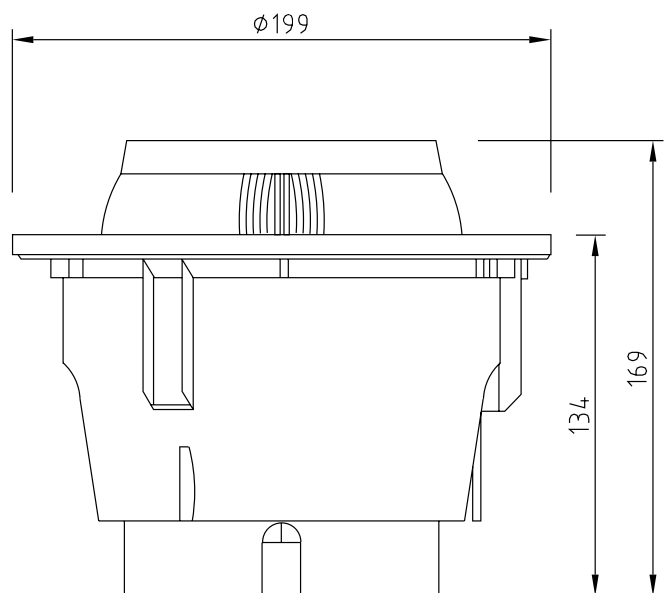

Accessories

Control	Cabling
HP DMX Controller TV	Starter cable 5m
95312351 115	95750700
See pricelist	See pricelist