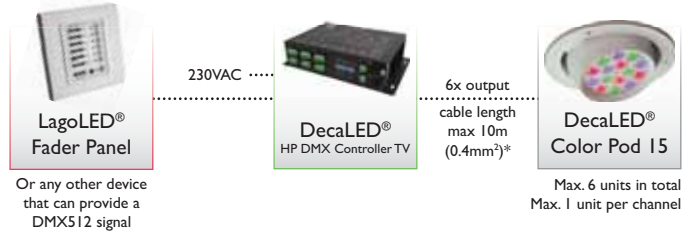

DecaLED® lighting products

* For installations that require longer cable lengths please contact your sales representative or calculate this using the product information