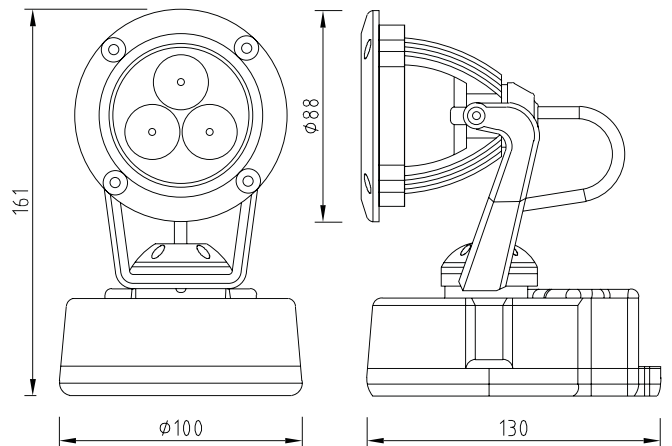

Accessories

Cabling	Cabling	Cabling	Cabling
DecaLED® Waterproof 5p. Signal/Power Plug, Female 95771501 See pricelist	DecaLED® Waterproof 5p. Signal/Power Plug, Male 95771502 See pricelist	DecaLED® Waterproof 5p. Signal/Power Socket, Female 95771503 See pricelist	DecaLED® Waterproof 5p. Signal/Power Socket, Male 95771504 See pricelist
		DecaLED® Waterproof 5p. Signal/Power Cable, per meter 95771508 See pricelist	DecaLED® Waterproof 5p. Signal/Power Cable, 100m reel 95771509 See pricelist