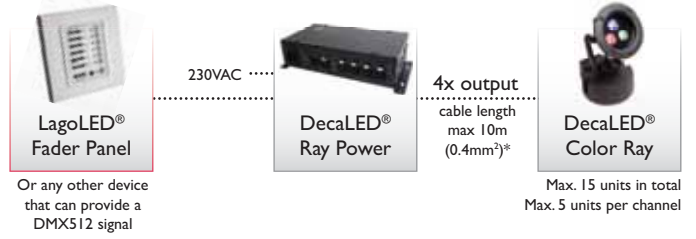

DecaLED® lighting products

* For installations that require longer cable lengths please contact your sales representative or calculate this using the product information