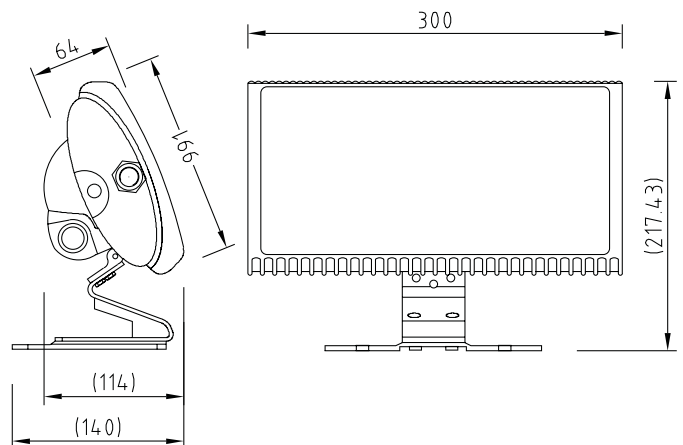

Waterproof IP65

RGB

Single colour

Direct DMX