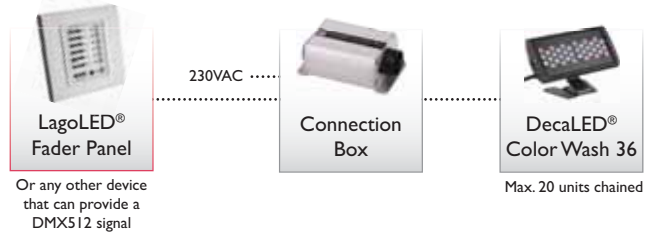

The DecaLED® Color Wash 36 is a popular, waterproof (IP65), multicoloured fitting, which is ideal for lighting architectural projects such as buildings, objects or rooms.

The DecaLED® Color Wash 36 is equipped with an IP65 rated, robust housing. The 36 Luxeon 1W LEDs are equipped with lenses with a beam angle of 23°. The DecaLED® Color Wash 36 is equipped with a 230VAC power point, as a result of which you can link a maximum of 20 units together before a new DMX signal and power supply are required. The DecaLED® Color Wash 36 has a power consumption of 40W per unit.

The standard version of the DecaLED® Color Wash 36 is the RGB version. Cool white and warm white versions can be produced upon request.

Accessories

Setup Tool	Cabling	Cabling	Cabling
Setup tool	Starter cable 3m open end	Link cable 2m	Link cable 5m
95350247 119	95753003	95753200	95753500
See pricelist	See pricelist	See pricelist	See pricelist
Connection	Terminator	Cabling	Cover
Connection Box	Terminator 120 Ohm	Link cable 1m	Cover for waterproof 8p connector
95753000	95753001	95753100	95771300
See pricelist	See pricelist	See pricelist	See pricelist
Stekker	Stekker	Cabling	Cabling
Waterproof 8p connector, female	Waterproof 8p connector, male	Waterproof 8p cable, 100m reel	Waterproof 8p.Signal/Power Cable, p/m
95771301	95771302	95771309	95771308
See pricelist	See pricelist	See pricelist	See pricelist

Waterproof IP65

RGB

Single colour

Direct DMX

DecaLED® lighting products

* For installations that require longer cable lengths please contact your sales representative or calculate this using the product information