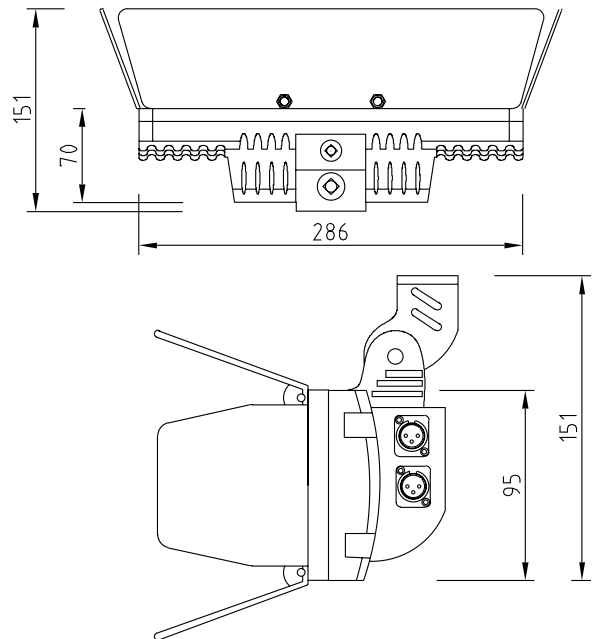

The DecaLED® Display Wash 78 is equipped with 30 cool white, 30 warm white and 18 RGB SMD high quality LEDs. The combination of LEDs is ideal for applications in which a very specific colour temperature is required. The DecaLED® Display Wash 78 is equipped with barn doors to regulate the light of the 78 LEDs and a 230VAC connection which can be easily replaced with a phase rail adapter. The Display Wash 78 can be easily controlled from a distance by means of the remote control provided or the XLR 3 connectors. Permanent installations comprise a display with touch buttons that enable the user to select the colour or program of the DecaLED® Display Wash 78.

### DecaLED® Display Wash 78

Product specification

Code	95120959
Omschrijving	DecaLED® Display Wash 78
Price	See pricelist
Voltage	100-240VAC
Current	660mA
Power consumption	18W
Control	DMX512, Remote control
Connections	1m cable with 230V connector
Colour range	Full RGB
LED properties	30 cool white, 30 warm white and 18 RGB LEDs
Housing	Powder coated aluminium
Beam angle	90x100°
Expected lifespan	50.000 hours
Ambient temperature	0°C to 50°C
Storage temperature	-40°C to 70°C
Lenses	PMMA diffuser
Light distribution	Symmetrical direct illumination
Dimensions	285.75x151x151 mm (L x B x H)
Weight	1.5Kg
Info	Remote control included

Remote control	Phase rail	Cabling	Cabling
95321044	Various	DecaLED® DMX Cable XLR-3, 1,5m 95780370	DecaLED® DMX Cable XLR-3, 3m 95780371
See pricelist		See pricelist	See pricelist
Cabling	Cabling	Cabling	Cabling
DecaLED® DMX Cable XLR-3, 6m 95780372	DecaLED® DMX Cable XLR-3, 10m 95780373	DecaLED® DMX Cable XLR-3, 15m 95780374	DecaLED® DMX Cable XLR-3, 20m 95780375
See pricelist	See pricelist	See pricelist	See pricelist