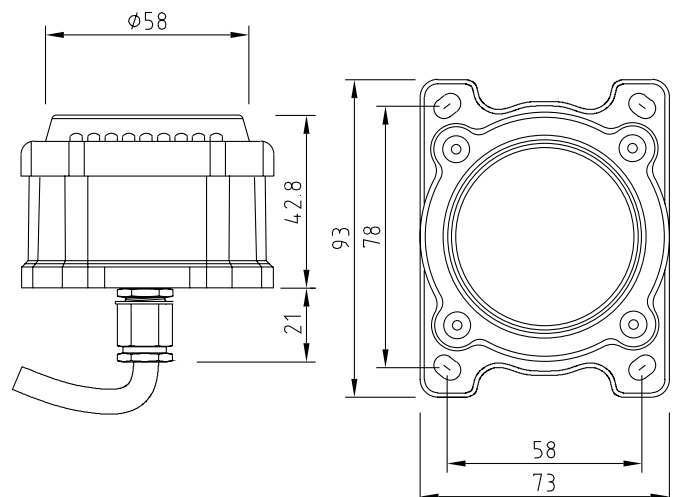

The DecaLED® Dot 42 is a waterproof “dot” and comprises 42 SMD LEDs. It's assembled in an IP67-rated housing and is completely UV and IR-resistant. The DecaLED® Dot 42 has a beam angle of 170° and a power consumption of 4W p/s. The dimensions are 93x73x73mm (l x w x h). It can be connected to a LagoLED® USB-i 505 controller. A maximum of 15 can be connected to each output. The DecaLED® Setup Tool (page 123) can be used to configure the DecaLED® Dot 42 to a DMX start address, or to set it to run one of the 8 standard programs.

No accessories are available for this product. The housing has been designed so that the 4 fixing points are fully integrated into the product. The DecaLED® Dot 42 is not suitable for lighting objects and must only be used as a reference object, light point or as decorative lighting.

Other products with similar specifications include the DecaLED® Dot 6, DecaLED® Dot DMX and the DecaLED® Dot. These products can be found on pages 47, 49 and 51.

DecaLED® Dot 42	
Product specification	
Code	95129249
Description	DecaLED® Dot 42 black
Price	See pricelist
Operating voltage	24VDC
Current	0.2A
Power consumption	4W
Max. chainable	30
Current at max. chain	6A
Power consumption at max. chain	144W
Control	USB-i 505
Max. per controller	60
Max. per output	15
Max. per PSU 24V 80W	20
Max. per 24V 300W	75
LED properties	18xR 12xB 12xG
Housing	Aluminium housing with glass cover
Dimensions	93 x 73 x 52 mm
Weight	350g
IP rating	IP67

Accessories

Control	Setup Tool
USB-i 505	Setup tool
95380247 27	95350247 119
See pricelist	See pricelist

Waterproof IP67

RGB

Direct DMX

DecaLED® lighting products

* For installations that require longer cable lengths please contact your sales representative or calculate this using the product information