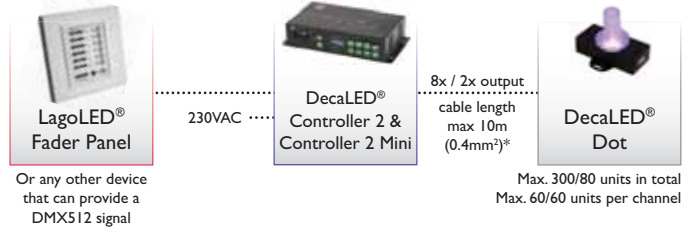

Dot

The DecaLED® Dot is a multicoloured, cone-shaped LED light spot, which is used frequently in creating star cloths, star ceilings and wall lighting applications. The DecaLED® Dot is highly suitable for mounting onto the wall or ceiling or for integration into the floor.

The DecaLED® Dot comprises 1 RGB-SMD LEDs and is equipped with a removable housing. The cone, top and underside can all be changed. The DecaLED® Dot has a beam angle of 180° and a power consumption of 0.6W p/s. It measures 78x67x60mm (l x w x h) and must be connected to a 12V direct current. A maximum of 60 passive DecaLED® Dot systems can be connected to each output on a DecaLED® Controller 2 of 2 Mini.

A demo set of this product is available. The demo set comprises both a DecaLED® Dot and a DecaLED® Dot DMX. Please see page 127 of this catalogue.

DecaLED® Dot	
Product specification	
Code	95102249
Description	DecaLED® Dot
Price	See pricelist
Voltage	12VDC
Current	50mA
Power consumption	600mW
Max. chainable	60 pcs
Current at max. chain	3A
Power consumption at max. chain	36W
Control	DecaLED® Controller 2 / Controller 2 Mini
Max. per controller	300/80
Max. per output	60/60
Housing	UV-resistant polycarbonate
Dimensions	78 x 66 x 60 mm
Weight	50g
LED properties	SMD three-in-one chip
Expected lifespan	50.000 hours
Info	Two optional lenses

Indoor usage

RGB

Demo set page 127

DecaLED® lighting products

* For installations that require longer cable lengths please contact your sales representative or calculate this using the product information