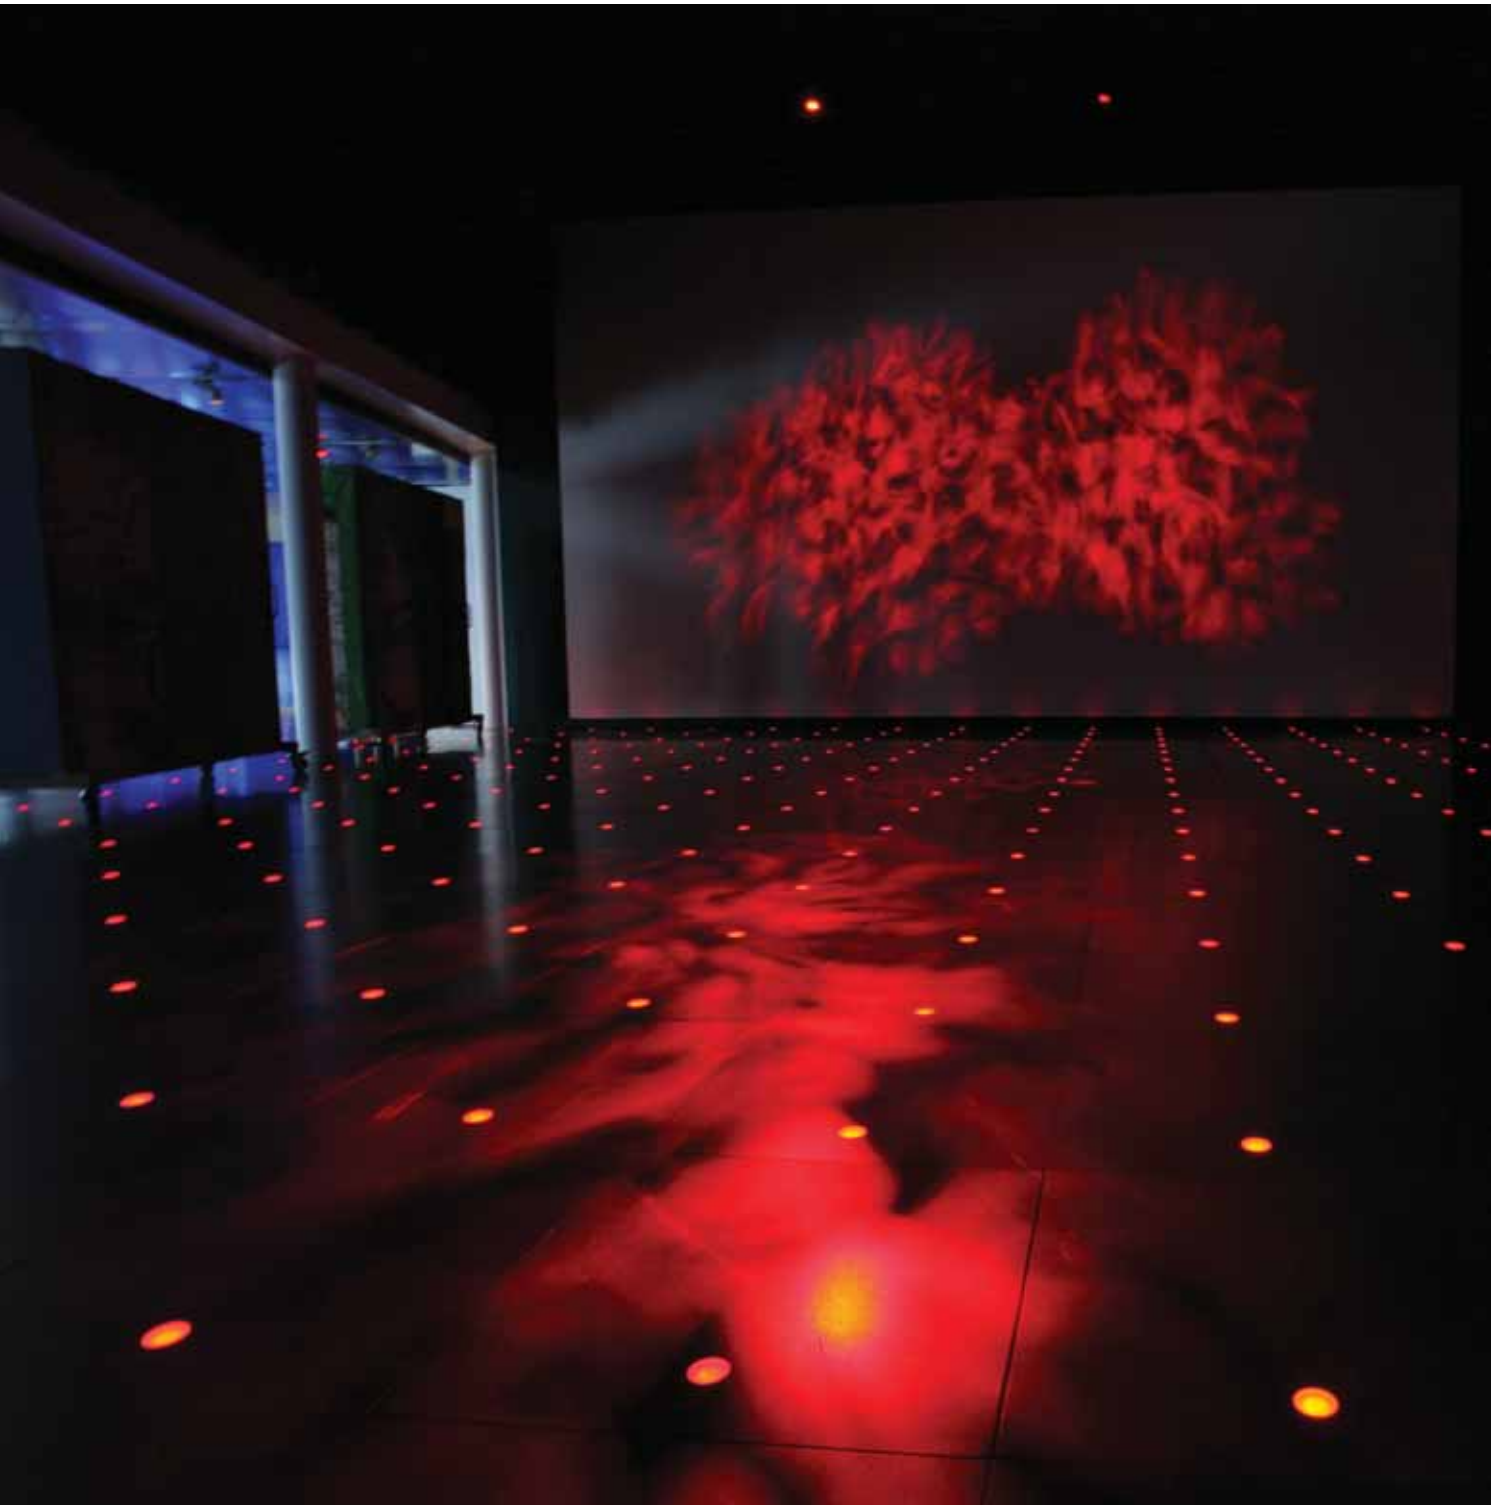

* For installations that require longer cable lengths please contact your sales representative or calculate this using the product information