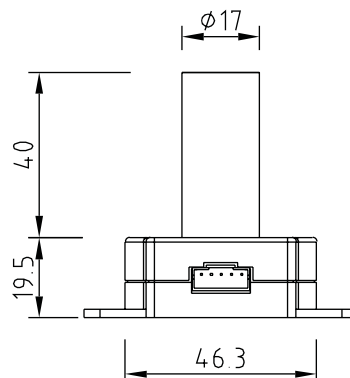

Indoor usage

RGB

Demo set page 127