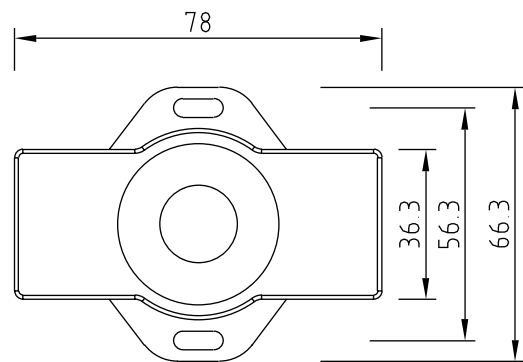

Indoor usage

RGB

Demo set page 127