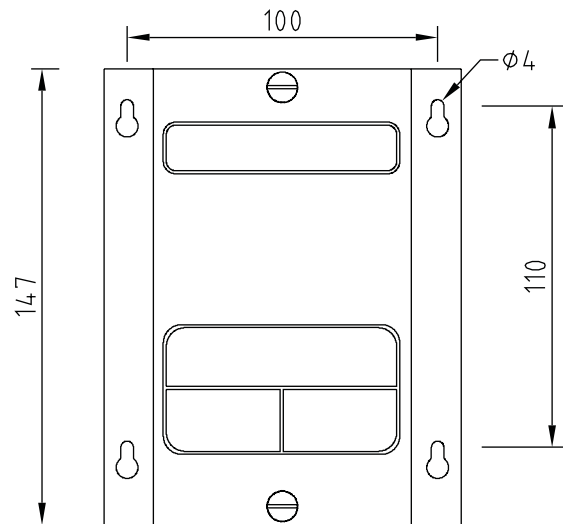

- Indoor usage
- tv-proof
- Stand alone
- Direct DMX512