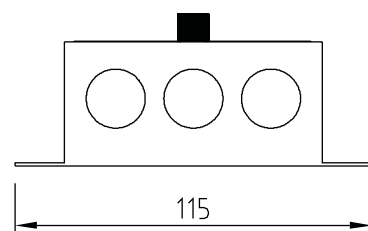

- Indoor usage
- tv-proof
- Stand alone
- Direct DMX512