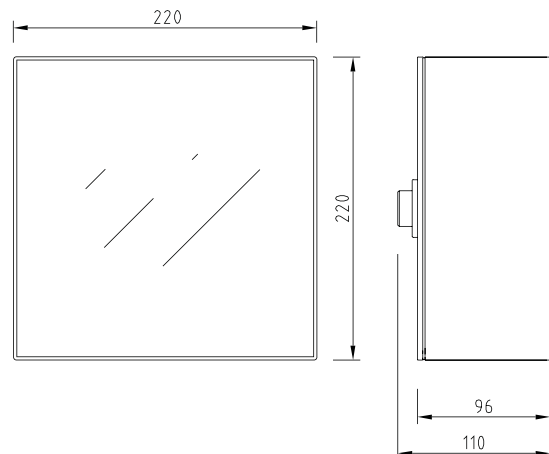

Waterproof IP55

RGB

Direct DMX

TV Proof