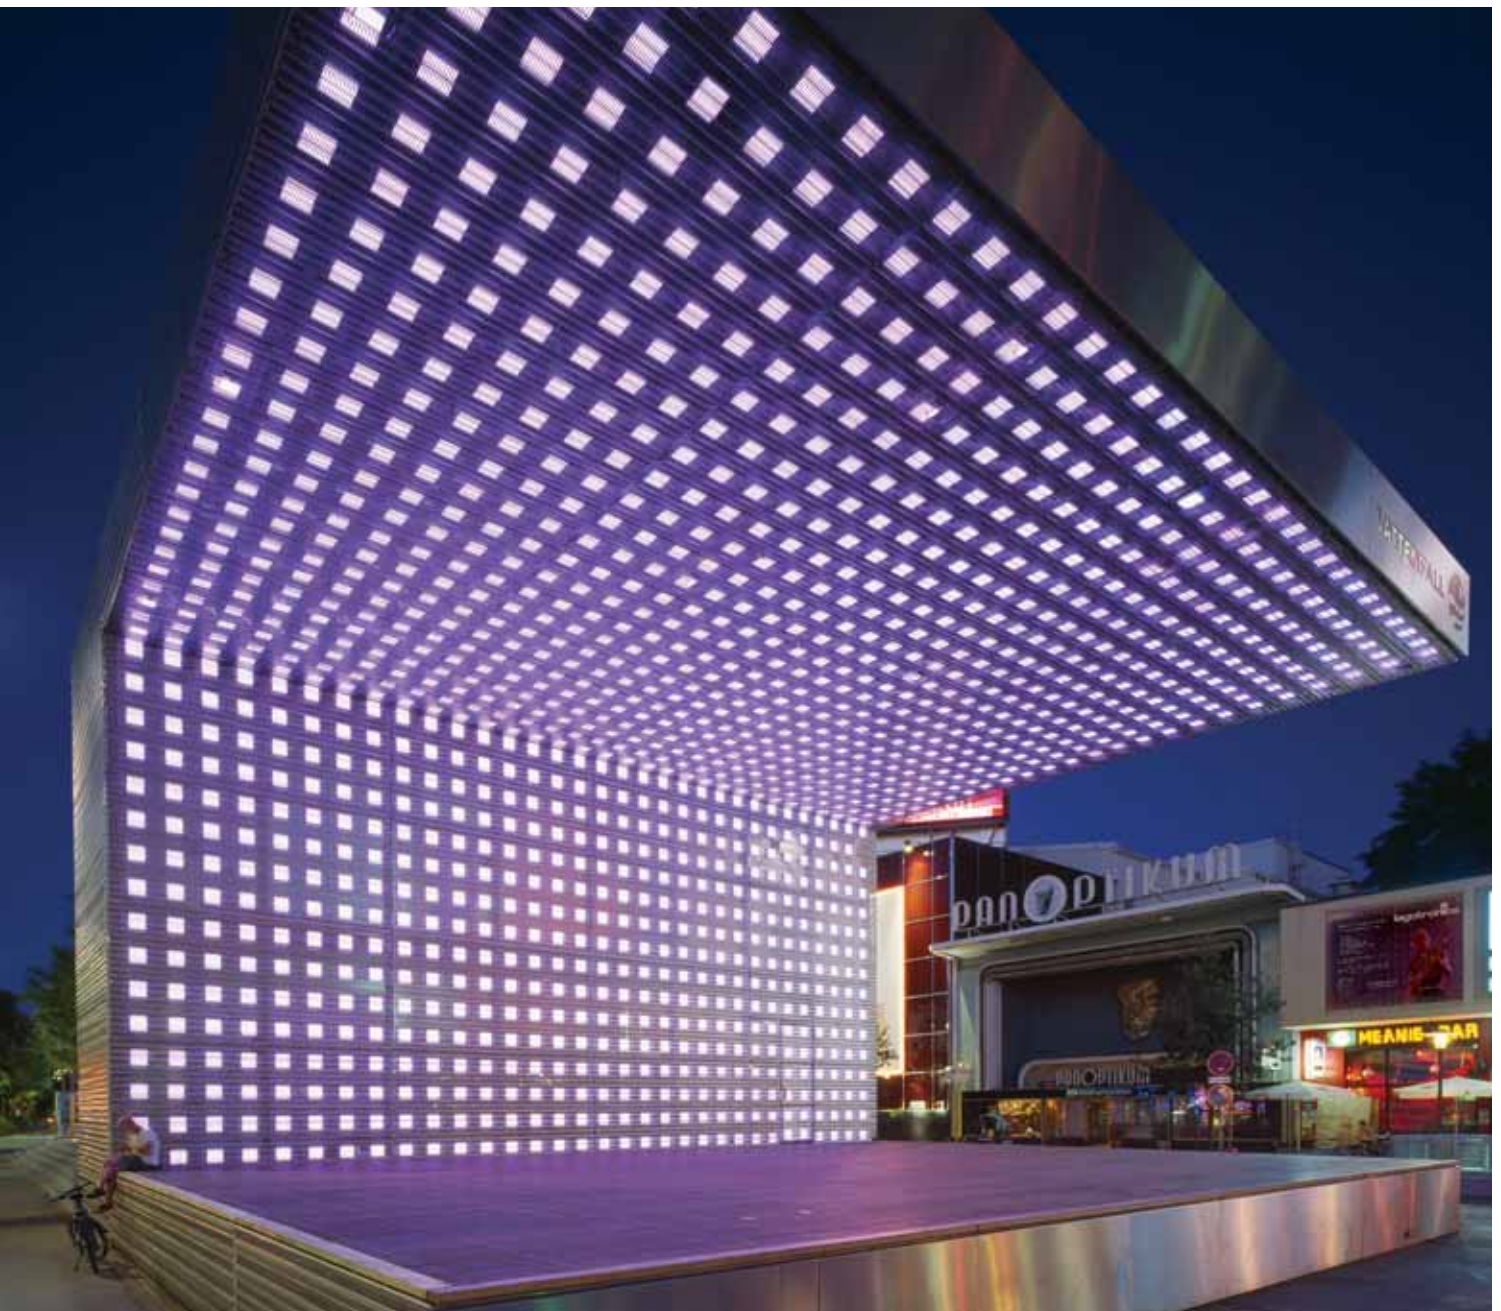

Visit www.lagotronics.com for additional information about this product.

Spielbudenplatz
Hamburg, Germany