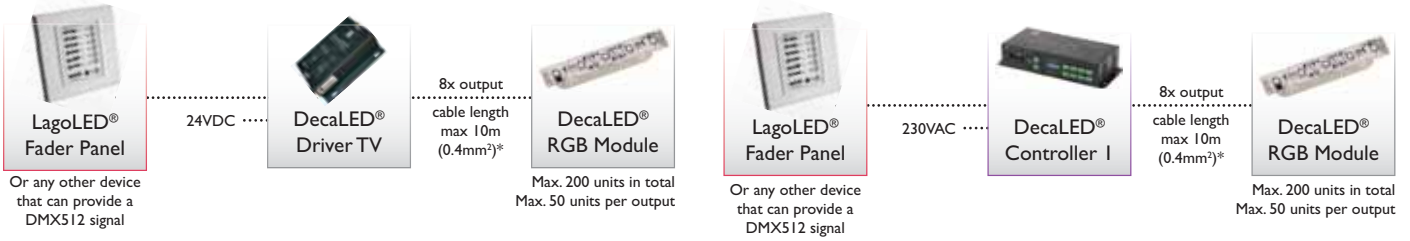

DecaLED® lighting products

* For installations that require longer cable lengths please contact your sales representative or calculate this using the product information