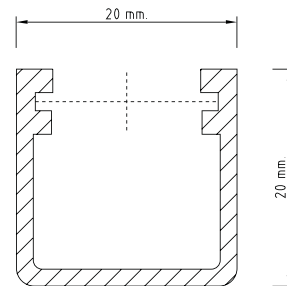

Indoor usage

RGB