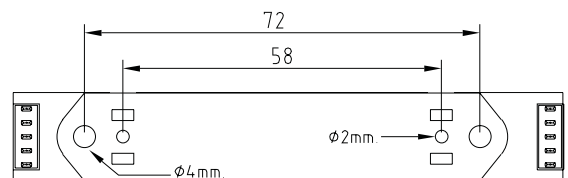

Indoor usage

RGB