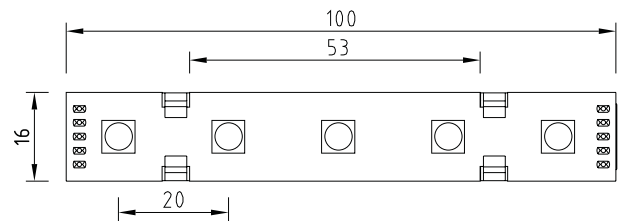

Indoor usage

RGB