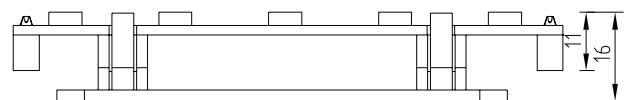

Indoor usage

RGB