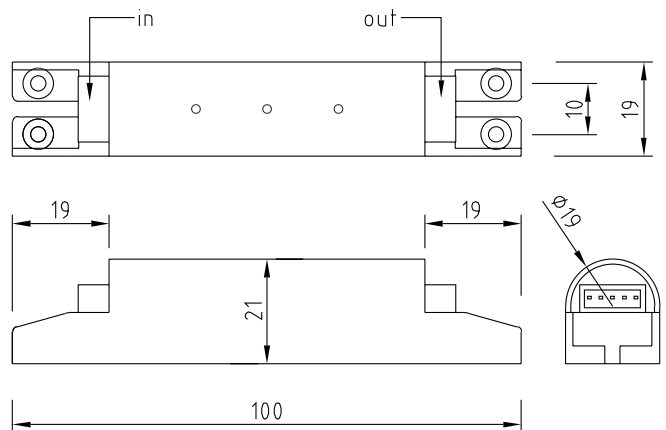

Thanks to the use of Rebel LEDs, these modules are smaller, more efficient and have a higher light output than products with Luxeon LEDs. The DecaLED® Rebel Modules measure 100x18x20 mm and are equipped with 3 Rebel LEDs. The version with integrated lenses has a beam angle of 25°. Without lenses, the beam angle is 100°. DecaLED® Rebel Modules can be connected to both the DecaLED® High Power DMX Controller TV and the DecaLED® Rebel Driver. DecaLED® Rebel Modules have a power consumption of 5 Watts each. A maximum of 6 units may be linked to each output on the DecaLED® High Power DMX TV controller; the DecaLED® Rebel Driver can control a maximum of 12 connected units. A terminator is mandatory.

DecaLED® Rebel Module

Product specification

Code	95107509	95107519
Description	DecaLED® Rebel Module RGB with lenses	DecaLED® Rebel Module RGB no lenses
Price	See pricelist	See pricelist
Current	3 x 350mA	
Power consumption	5W	
Connection	5-pin terminal	
Control	DecaLED® Luxeon Rebel Driver	
LED properties	3 x 1W Rebel LEDs	
Beam angle	25°	100°
Colour range	RGB	
Housing	aluminium housing and UV resistant polycarbonate	
Operating temperature	-10°C to +50°C	
Ambient temperature	-20°C to +70°C	
Dimensions	100 x 18 x 20mm	
Weight	50g	
Expected lifespan	50.000 hours	
Certification	CE	
Info	Including 10cm link cable	