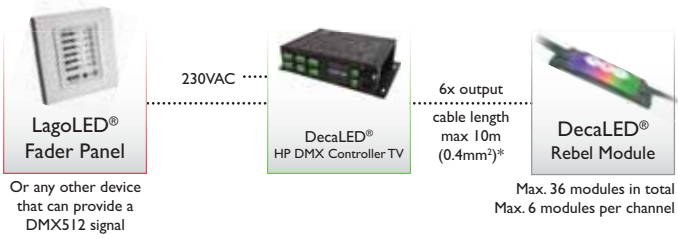

DecaLED® lighting products

* For installations that require longer cable lengths please contact your sales representative or calculate this using the product information

* For installations that require longer cable lengths please contact your sales representative or calculate this using the product information