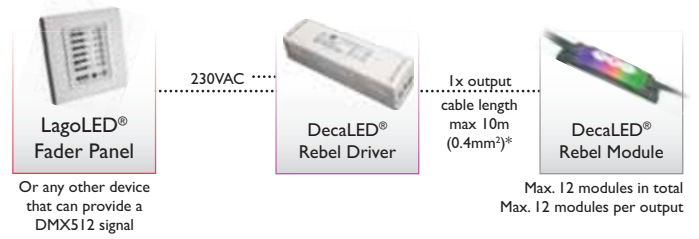

DecaLED® lighting products

* For installations that require longer cable lengths please contact your sales representative or calculate this using the product information

* For installations that require longer cable lengths please contact your sales representative or calculate this using the product information