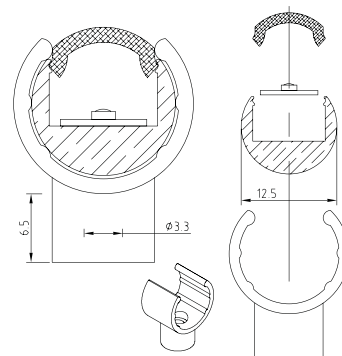

DecaLED® Line Profile

The DecaLED® Line Profile is ideal for expertly incorporating the DecaLED® Flex SC into projects. The DecaLED® Line Profile is robust, easy to secure, and ensures a neat finish.

The DecaLED® Line Profile is designed to facilitate the incorporation of the DecaLED® Flex SC into interior design and booth projects. The profile is supplied in lengths of 2195mm and, using the optional mounting brackets, is easy to mount onto floors, walls and ceilings.

We have various accessories available in stock for the DecaLED® Line Profile, including an opal cover, fixing brackets and an end cap.

Code	Description	Price
95781100	DecaLED® Line Profile for flex SC aluminium, 2195mm	See pricelist
95781110	DecaLED® Line Prof.for flex SC Acrylic,frosted,2195	See pricelist
95781120	DecaLED® Line Prof. Mounting Bracket,Acrylic, 1pcs	See pricelist
95781130	DecaLED® Line Profile End cap, 1pcs	See pricelist