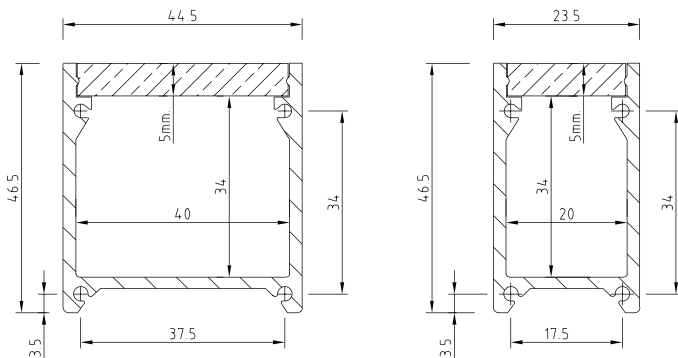

Universal Profile