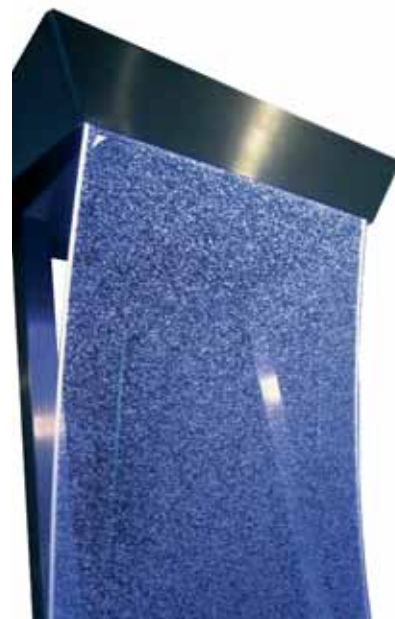

Indoor
usage

RGB

Stand
alone

Direct
DMX