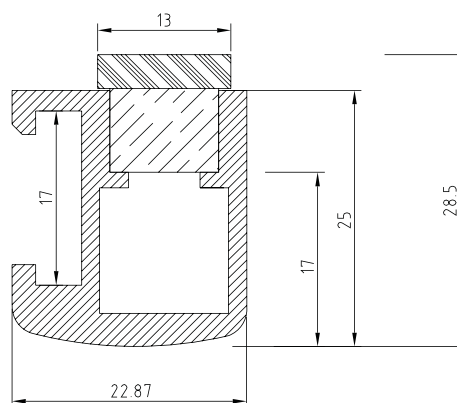

Accessories

Code	Description	Price	Dimensions	Weight
95780501	LagoLED® XLR-4 pin Conversieset for Profile Frame Strip input	See pricelist	5.5x3x4.3cm	72g
95780502	LagoLED® XLR-4 pin conversion set for DEKO/AD Panel input	See pricelist	3.2x2.5x5cm	92g
95780503	LagoLED® XLR-4 pin conversion set for Dance Floor module	See pricelist	5.5x3x4.3cm	70g
95780504	LagoLED® XLR-4 conversion set for Profile Frame Strip output	See pricelist		
95780512	LagoLED® XLR-4 pin conversion set for DEKO/AD Panel output	See pricelist		
95740501	LagoLED® XLR-6 pin conversion set for Profile Frame Strip	See pricelist	5.5x3x4.3cm	72g
95740502	LagoLED® XLR-6 pin conversion set for DEKO/AD Panel	See pricelist	3.2x2.5x5cm	92g
95740503	LagoLED® XLR-6 pin conversion set for Dance Floor module	See pricelist	5.5x3x4.3cm	70g
95700105	Connection corner 90° for Profile Frame, per unit	See pricelist		
95700200	LagoLED® Metal Clamp for PRO. FRAME Strips, incl. screws	See pricelist		300g
95701000	NEON line insert for Profile Frame, p/m	See pricelist		
95740101	Spare connector for strips, per unit	See pricelist		
95740135	Strip conn. cable extension	See pricelist		
95740140	LagoLED® strip quadro extension	See pricelist		
95740800	Crimp tool for strip connectors	See pricelist		
95600000	LagoLED® acrylic for DEKO Panel, price tper m²	See pricelist		
95740490	Bracket for LagoLED® strips, zwart	See pricelist