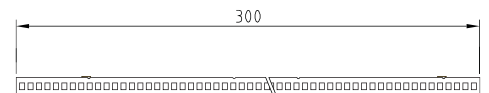

A demo set of this product is available. Please see page 123 for further information.

Accessories

Control	Control	Control	PSU
			
Controller 3	Controller 3 Mini	Controller 4	PSU 24VDC
95350244 109	95350246 111	95350245 113	Various 122
See pricelist	See pricelist	See pricelist	See pricelist
Cabling	Cabling	Cabling	Cabling
			
Flatwire 7.5cm	Flatwire 10cm	Flatwire 50cm	Flatwire 100cm
95740300	95740302	95740303	95740304
See pricelist	See pricelist	See pricelist	See pricelist
Cabling	Cabling	Cabling	Bracket
			
Flatwire 300cm	Flatwire 10m	Flatwire 20m	Transparent
95740306	95740308	95740200	95740480
See pricelist	See pricelist	See pricelist	See pricelist
Connectors	Profile	Bracket	
			
Spare, 50 pcs	Frame profile	Black	
95740100	95780500	95740490	
See pricelist	See pricelist	See pricelist	

LagoLED® RGB Strip

Product specification

	95141249	95143249
Description	LagoLED® RGB Strip 15cm	LagoLED® RGB Strip 30cm
Price	See pricelist	See pricelist
Voltage	24VDC	24VDC
Current	150mA	300mA
Power consumption	3.6W	7.2W
Max. chainable	20	10
Current at max. chain	3A	3A
Power consumption at max. chain	72W	72W
Controller type	DecaLED® Controller 3 / Controller 3 Mini / Controller 4	
Max. amount	80 / 20 / 40	40 / 10 / 20
Max. per output	20	10
LEDs	30 Osram TOPLEDs	60 Osram TOPLEDs
Dimensions	150 x 10 x 11.3 mm	300 x 10 x 11.3 mm
Weight	6g	12g