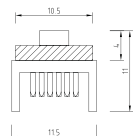

A demo set of this product is available. Please see page 123 for further information.

Accessories

Control	Control	Control	PSU
			
Controller 3	Controller 3 Mini	Controller 4	PSU 24VDC
95350244 109	95350246 111	95350245 113	Various 122
See pricelist	See pricelist	See pricelist	See pricelist
Cabling	Cabling	Cabling	Cabling
			
Flatwire 7.5cm	Flatwire 10cm	Flatwire 50cm	Flatwire 100cm
95740300	95740302	95740303	95740304
See pricelist	See pricelist	See pricelist	See pricelist
Cabling	Cabling	Cabling	Bracket
			
Flatwire 300cm	Flatwire 10m	Flatwire 20m	Transparent
95740306	95740308	95740200	95740480
See pricelist	See pricelist	See pricelist	See pricelist
Connectors	Profile	Bracket	
			
Spare, 50 pcs	Frame profile	Black	
95740100	95780500	95740490	
See pricelist	See pricelist	See pricelist	

LagoLED® RGB Strip

Product specification

	95141249	95143249
Description	LagoLED® RGB Strip 15cm	LagoLED® RGB Strip 30cm
Price	See pricelist	See pricelist
Voltage	24VDC	24VDC
Current	150mA	300mA
Power consumption	3.6W	7.2W
Max. chainable	20	10
Current at max. chain	3A	3A
Power consumption at max. chain	72W	72W
Controller type	DecaLED® Controller 3 / Controller 3 Mini / Controller 4	
Max. amount	80 / 20 / 40	40 / 10 / 20
Max. per output	20	10
LEDs	30 Osram TOPLEDs	60 Osram TOPLEDs
Dimensions	150 x 10 x 11.3 mm	300 x 10 x 11.3 mm
Weight	6g	12g