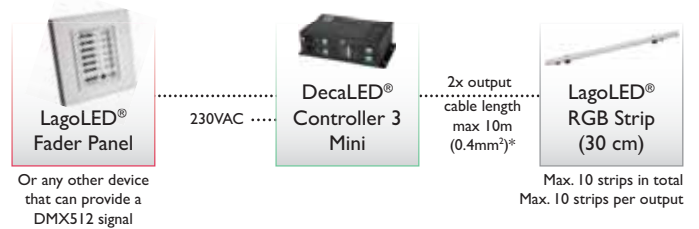

* For installations that require longer cable lengths please contact your sales representative or calculate this using the product information