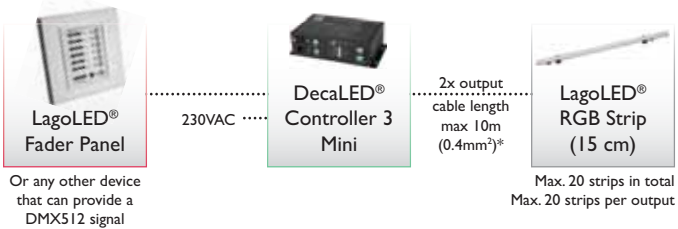

* For installations that require longer cable lengths please contact your sales representative or calculate this using the product information