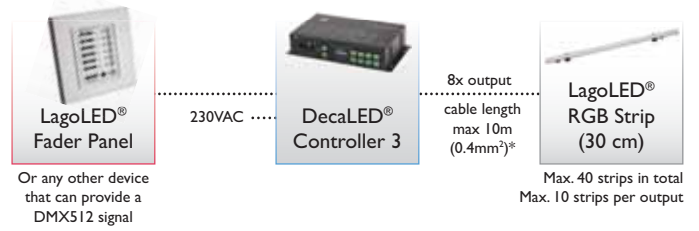

* For installations that require longer cable lengths please contact your sales representative or calculate this using the product information