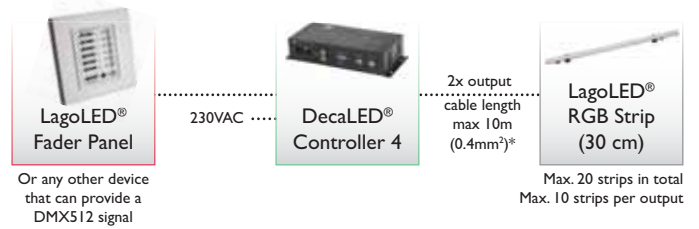

* For installations that require longer cable lengths please contact your sales representative or calculate this using the product information