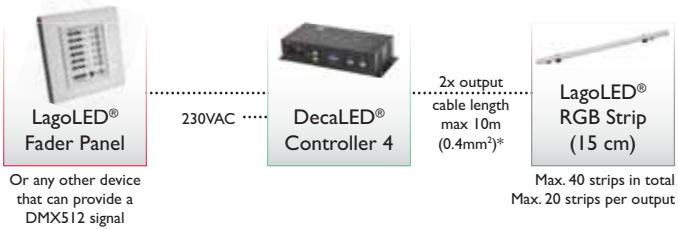

* For installations that require longer cable lengths please contact your sales representative or calculate this using the product information