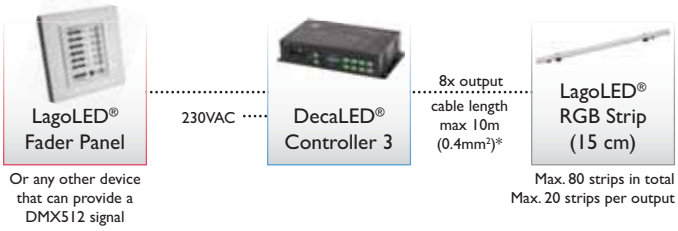

* For installations that require longer cable lengths please contact your sales representative or calculate this using the product information