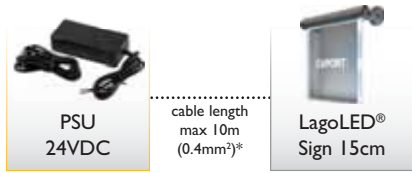

LagoLED® lighting products

Max. 20 signs per PSU 80W
Max. 70 signs per PSU 300W