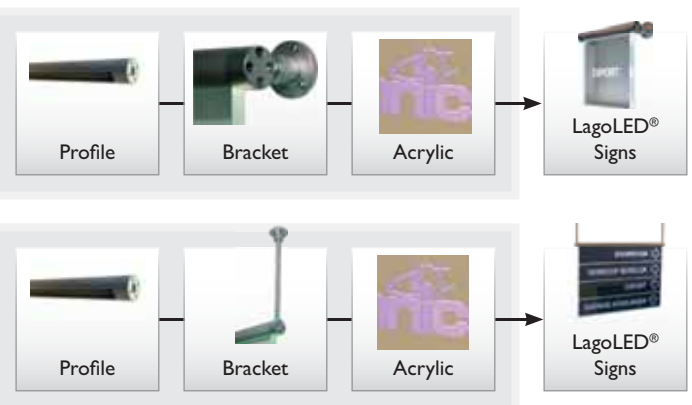

Sign

LagoLED® Signs are unique, high quality signboards, equipped with LED lighting. LagoLED® Signs are used in corporate buildings, theatres and museums, and anywhere the public requires directional guidance.

LagoLED® Signs are equipped with 15, 30 or 60 cm blue LED strips which light up a panel that has been manufactured to size. The panels can be inscribed with a business logo, text or a symbol and can vary in length from 15 to 60 cm, depending on the text length and the application. The LagoLED® Signs are delivered exclusive of the connection brackets and acrylic panel. These must be ordered separately.

LagoLED® Signs are equipped with white, red, or green LEDs. It is also possible to opt for a (variable) combination of red and green LEDs. Two different versions of the bracket are offered, including one for mounting on the wall and one for attaching the sign to the ceiling, with the corresponding spacers. The spacers are available in two different sizes: 40 and 800mm. The DecaLED® Dimmer for 12/24V is available for the single colour version. Further information on this product can be found on page 117.

LagoLED® Sign
Product specification

Code	95650155	95650305	95650605
Description	LagoLED® sign profil, 15cm, incl LED strip, excl. brackets, excl. acrylic	LagoLED® sign profil, 30cm, incl LED strip, excl. brackets, excl. acrylic	LagoLED® sign profil, 60cm, incl LED strip, excl. brackets, excl. acrylic
Price	See pricelist	See pricelist	See pricelist
Voltage	24VDC	24VDC	24VDC
Current	0.15A	0.3A	0.6A
Power consumption	3.6W	7.2W	14.4W
Control	DecaLED® Controller 3 (For DMX or colour effects)		
Max. amount	70	30	18
Max. per output	20	10	5
PSU 24V 80W	20	10	5
PSU 24V 300W	70	30	18
LEDs	LagoLED® RGB Strips		
Dimensions	150 x 150 x 25 mm	300 x 150 x 25 mm	600 x 150 x 25 mm
Weight	400g	1500g	4000g
Info	Excluding acrylic and bracket		