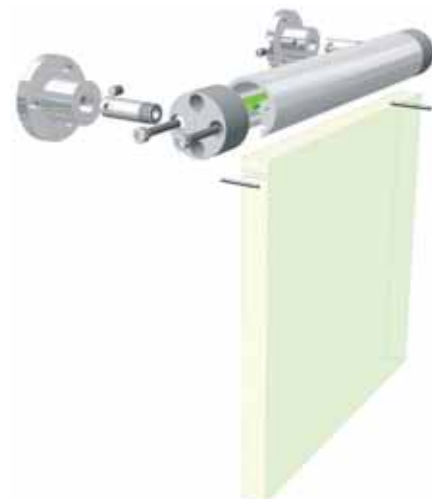

Sign

LagoLED® Signs are unique, high quality signboards, equipped with LED lighting. LagoLED® Signs are used in corporate buildings, theatres and museums, and anywhere the public requires directional guidance.

LagoLED® Signs are equipped with 15, 30 or 60 cm blue LED strips which light up a panel that has been manufactured to size. The panels can be inscribed with a business logo, text or a symbol and can vary in length from 15 to 60 cm, depending on the text length and the application. The LagoLED® Signs are delivered exclusive of the connection brackets and acrylic panel. These must be ordered separately.

LagoLED® Signs are equipped with white, red, or green LEDs. It is also possible to opt for a (variable) combination of red and green LEDs. Two different versions of the bracket are offered, including one for mounting on the wall and one for attaching the sign to the ceiling, with the corresponding spacers. The spacers are available in two different sizes: 40 and 800mm. The DecaLED® Dimmer for 12/24V is available for the single colour version. Further information on this product can be found on page 117.

LagoLED® Sign
Product specification

Code	95650155	95650305	95650605
Description	LagoLED® sign profil, 15cm, incl LED strip, excl. brackets, excl. acrylic	LagoLED® sign profil, 30cm, incl LED strip, excl. brackets, excl. acrylic	LagoLED® sign profil, 60cm, incl LED strip, excl. brackets, excl. acrylic
Price	See pricelist	See pricelist	See pricelist
Voltage	24VDC	24VDC	24VDC
Current	0.15A	0.3A	0.6A
Power consumption	3.6W	7.2W	14.4W
Control	DecaLED® Controller 3 (For DMX or colour effects)		
Max. amount	70	30	18
Max. per output	20	10	5
PSU 24V 80W	20	10	5
PSU 24V 300W	70	30	18
LEDs	LagoLED® RGB Strips		
Dimensions	150 x 150 x 25 mm	300 x 150 x 25 mm	600 x 150 x 25 mm
Weight	400g	1500g	4000g
Info	Excluding acrylic and bracket		