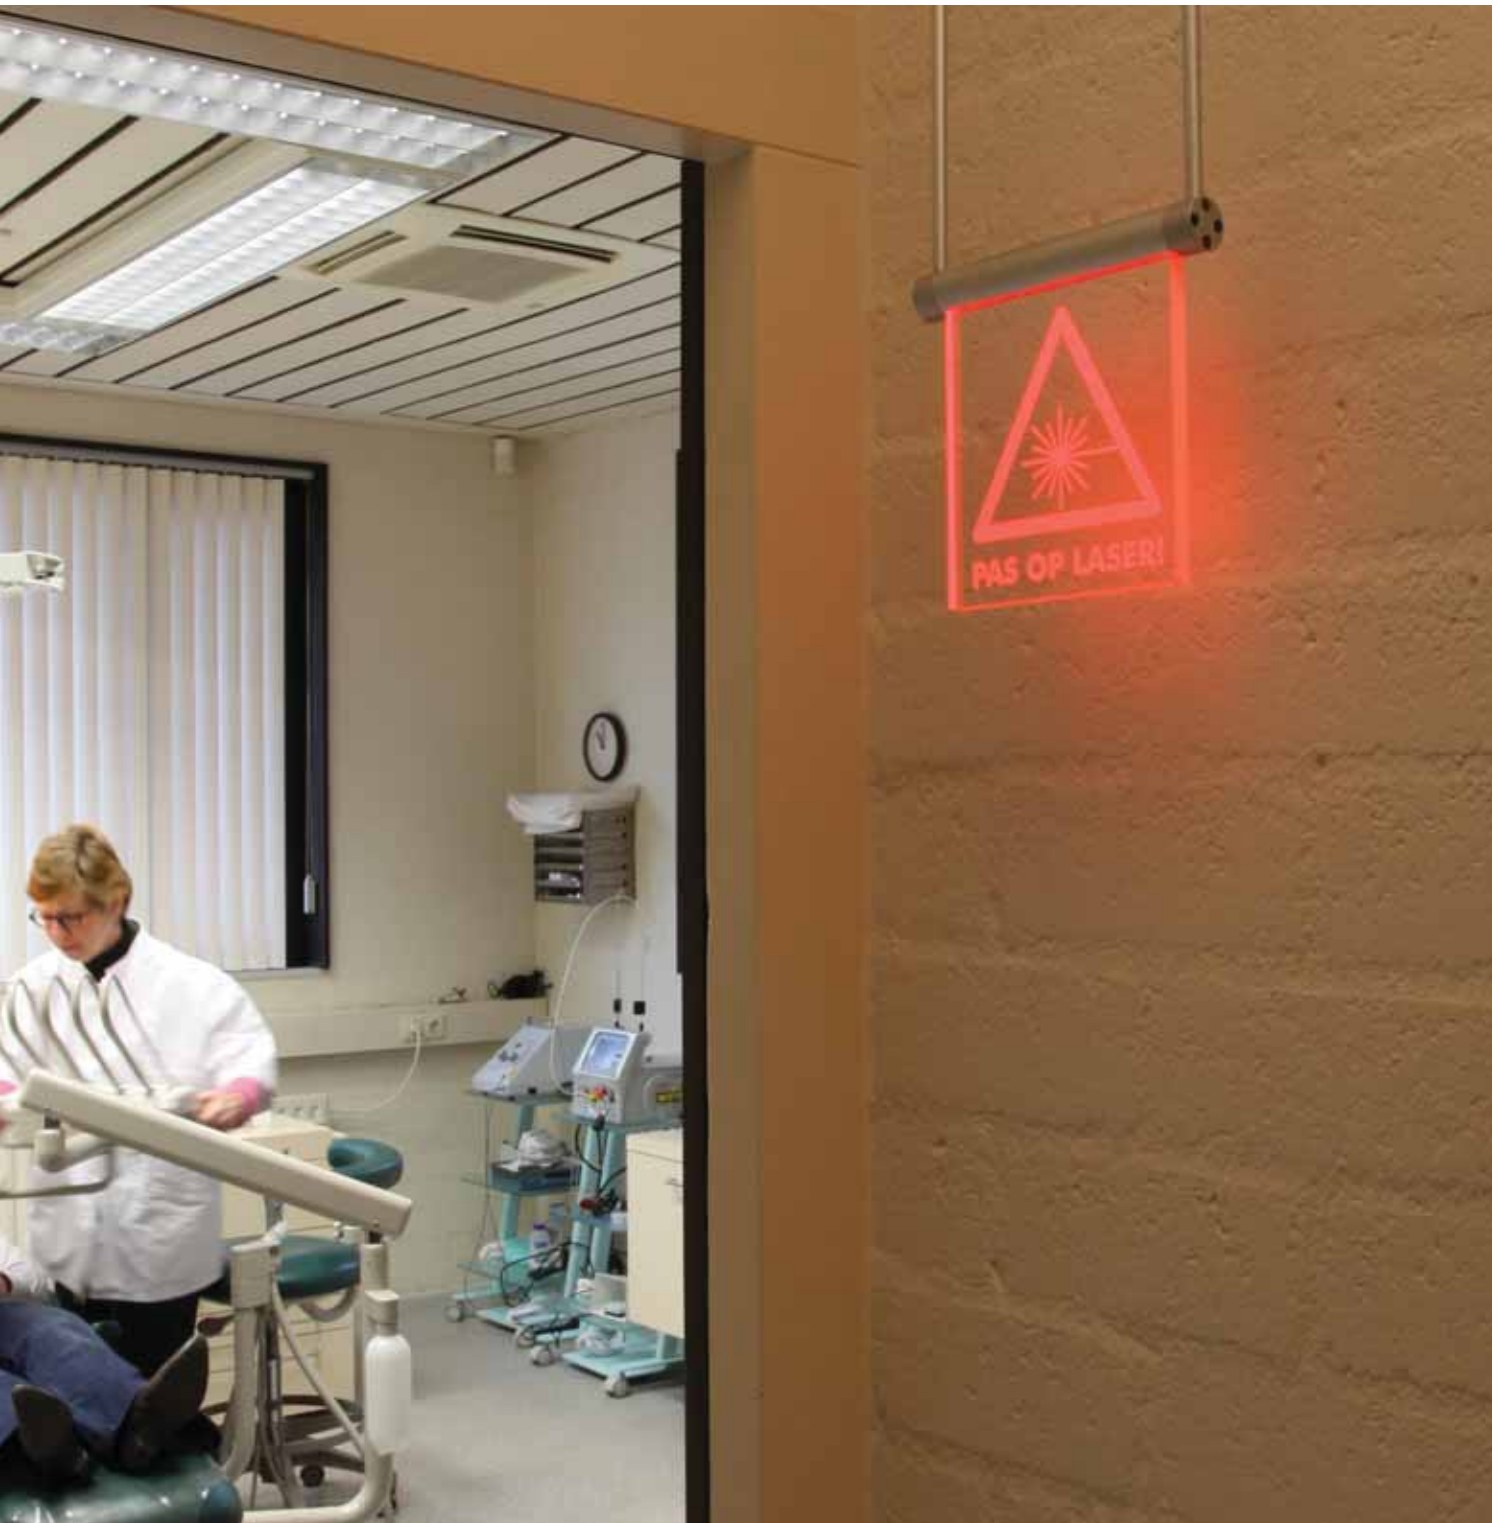

Sign

LagoLED® Signs are unique, high quality signboards, equipped with LED lighting. LagoLED® Signs are used in corporate buildings, theatres and museums, and anywhere the public requires directional guidance.

LagoLED® Signs are equipped with 15, 30 or 60 cm blue LED strips which light up a panel that has been manufactured to size. The panels can be inscribed with a business logo, text or a symbol and can vary in length from 15 to 60 cm, depending on the text length and the application. The LagoLED® Signs are delivered exclusive of the connection brackets and acrylic panel. These must be ordered separately.

LagoLED® Signs are equipped with white, red, or green LEDs. It is also possible to opt for a (variable) combination of red and green LEDs. Two different versions of the bracket are offered, including one for mounting on the wall and one for attaching the sign to the ceiling, with the corresponding spacers. The spacers are available in two different sizes: 40 and 800mm. The DecaLED® Dimmer for 12/24V is available for the single colour version. Further information on this product can be found on page 117.

Indoor
usageSingle
colour

RGB

LagoLED® lighting products

Max. 20 signs per PSU 80W
Max. 70 signs per PSU 300W

Max. 10 signs per PSU 80W
Max. 30 signs per PSU 300W

* For installations that require longer cable lengths please contact your sales representative or calculate this using the product information