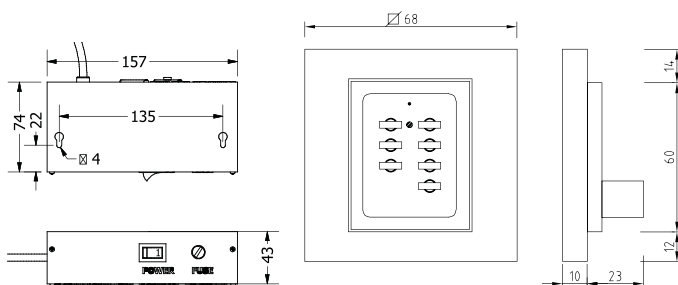

Accessories

Control	Cabling	Remote control
DMX distributor	UTP cable	Control Remote
95320231	95780370	95321004
Supplied	Supplied	Supplied

Cabling	Cabling	Cabling	Cabling
DecaLED® DMX Cable XLR-3, 1,5m	DecaLED® DMX Cable XLR-3, 3m	DecaLED® DMX Cable XLR-3, 6m	DecaLED® DMX Cable XLR-3, 10m
95780370	95780371	95780372	95780373
See pricelist	See pricelist	See pricelist	See pricelist

Cabling	Cabling
DecaLED® DMX Cable XLR-3, 15m	DecaLED® DMX Cable XLR-3, 20m
95780374	95780375
See pricelist	See pricelist